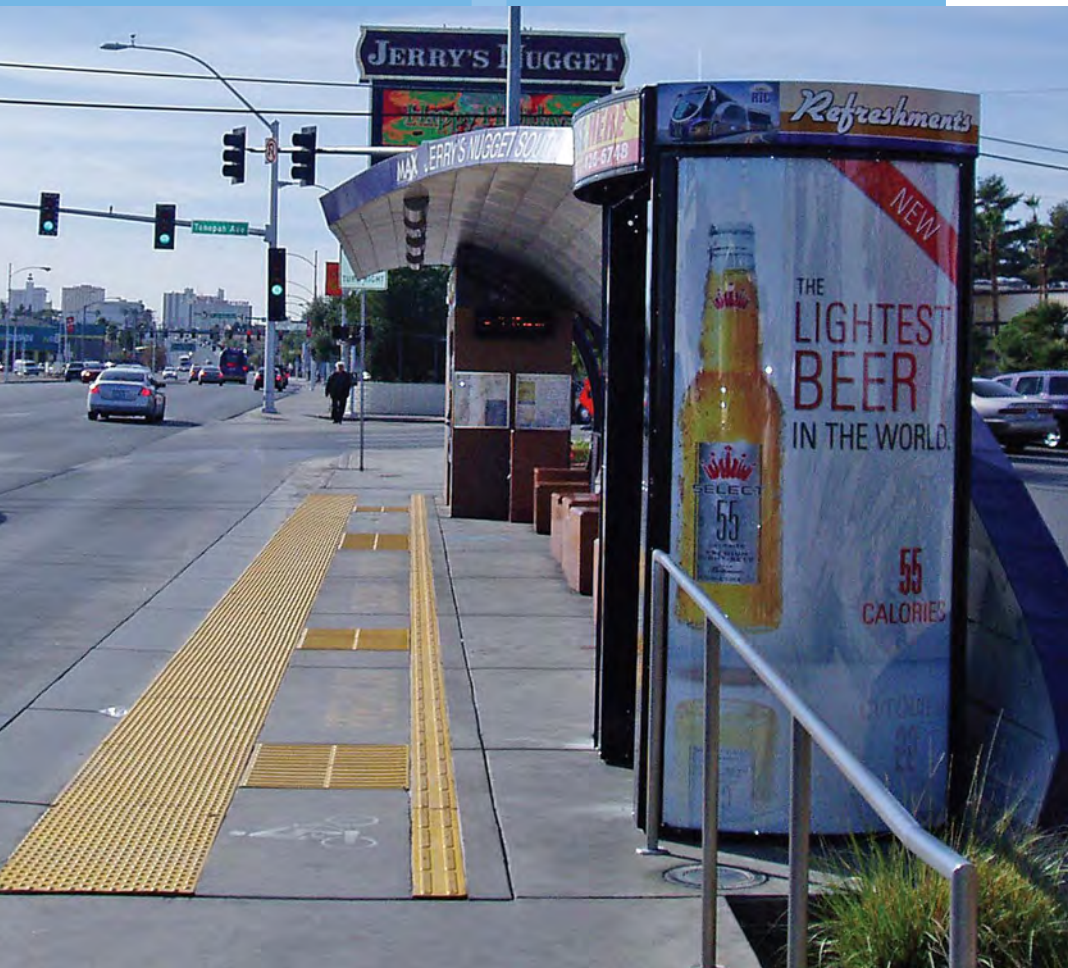

V-VEND SIGHT

Impressions For Sale!
In Las Vegas

RTC
MAX/ACE Line Advertising

VendSight offers IMPRESSIONS to public transportation customers tourists and commuters throughout Las Vegas

RTC MAX/ACE Lines

- ✓ 120 AdMedia Enclosures
- ✓ 100 Fixed Signs
- ✓ Station Domination Available

Fast Facts

Fast Facts-Max Line (ACE Blue Line)

- ✓ 7,500 Daily Ridership
- ✓ Street Visibility Las Vegas Blvd

Fast Facts

ACE Gold Line (Available Spring 2010)

- ✓ 24,000 Daily Ridership
- ✓ Street Visibility Las Vegas Blvd-Strip

- ✓ 20,000 on/off's Daily

Media Platforms

Advertising Programs For Every Budget

- Admedia Enclosures
- 3'x4' Advertising Signs
- Station Domination Programs
- Floor Graphics
- Wallscapes
- Transit Guide Advertising-Print
- Bluetooth advertising
- Product Sampling

Back Lighting

Prominent Locations

Street Visibility

Fixed Signs

Station Domination

Floor Graphics

Sampling Programs

V-VENDSIGHT