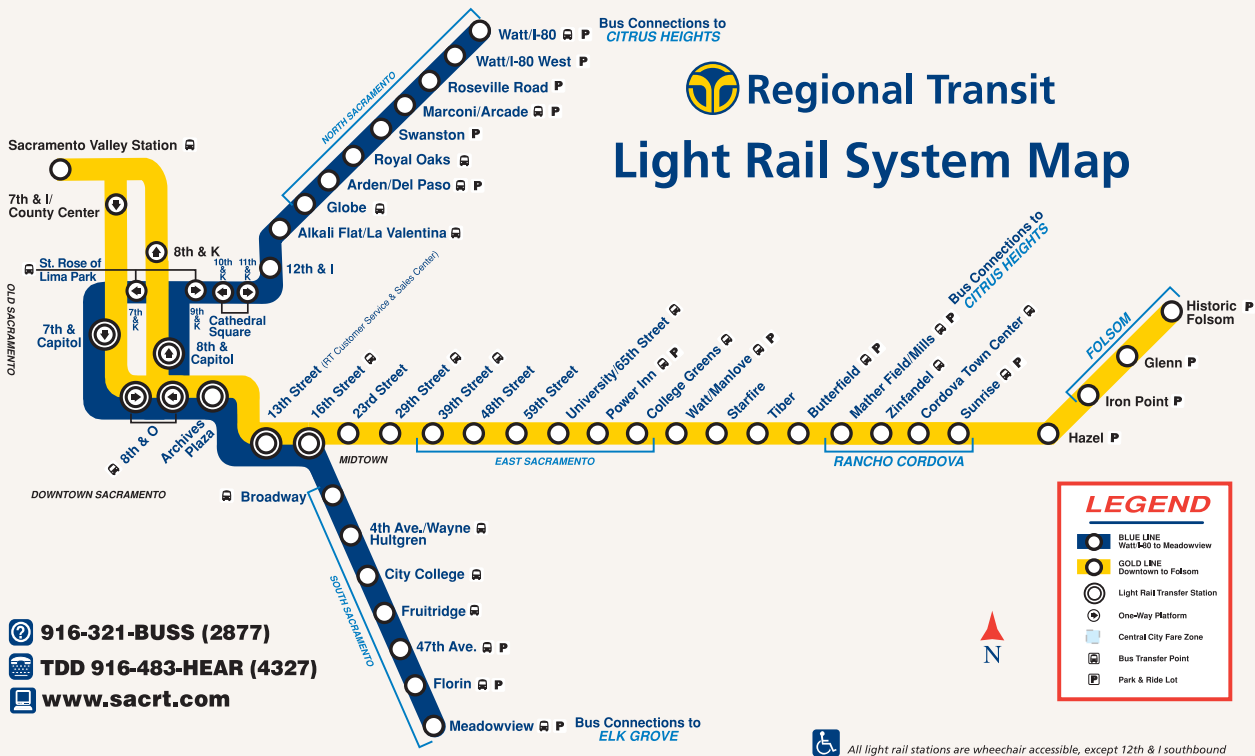

# VENDOR SIGHT

*Public Transportation Advertising  
Throughout Sacramento County*

**Sacramento Regional Transit District  
Light Rail Stations**

**VendSight offers an unprecedented reach to public transportation consumers throughout Sacramento County.**

# SAC RT Light Rail Stations

- ✓ 100 AdMedia Enclosure Facings.
- ✓ 25 Advertising Panels Facings.
- ✓ 25 Fixed Signage Facings.

**AdMedia Enclosures**

## Fast Facts

- ✓ System length 37 mi
- ✓ Daily Ridership 58,400
- ✓ Stations: 47
- ✓ Operation Hours: 18-20 Daily

Contact: VendSight (619) 562-1486 • 1-877-426-6748

[www.vendsight.com](http://www.vendsight.com)

4' x 8' and 5' x 10'  
Advertising Panels  
(Wall and Fence Mounted)